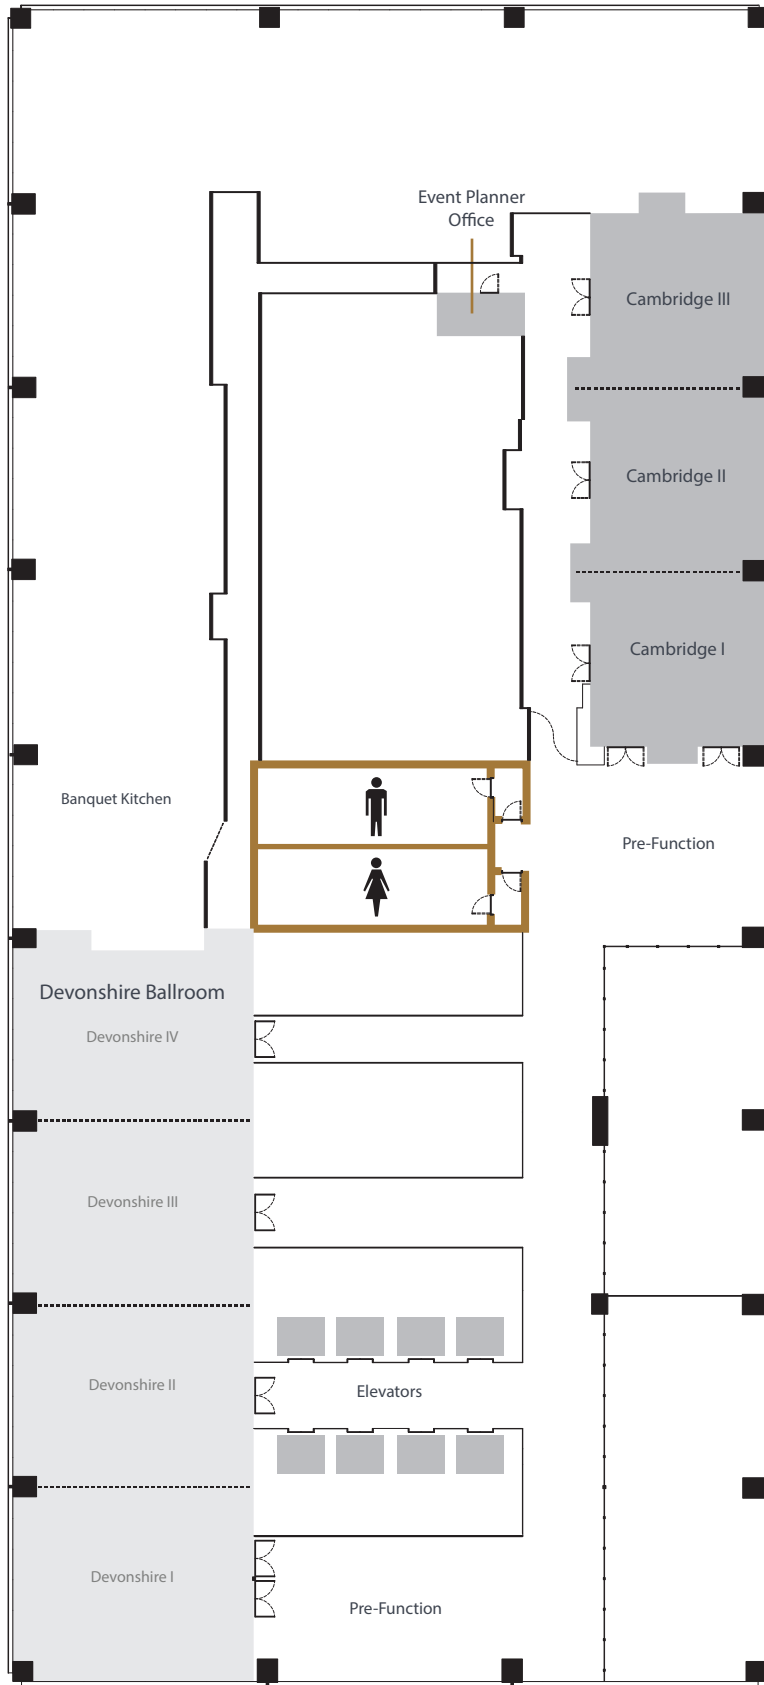

KINZIE STREET

STATE STREET

WABASH AVENUE

CHICAGO RIVER