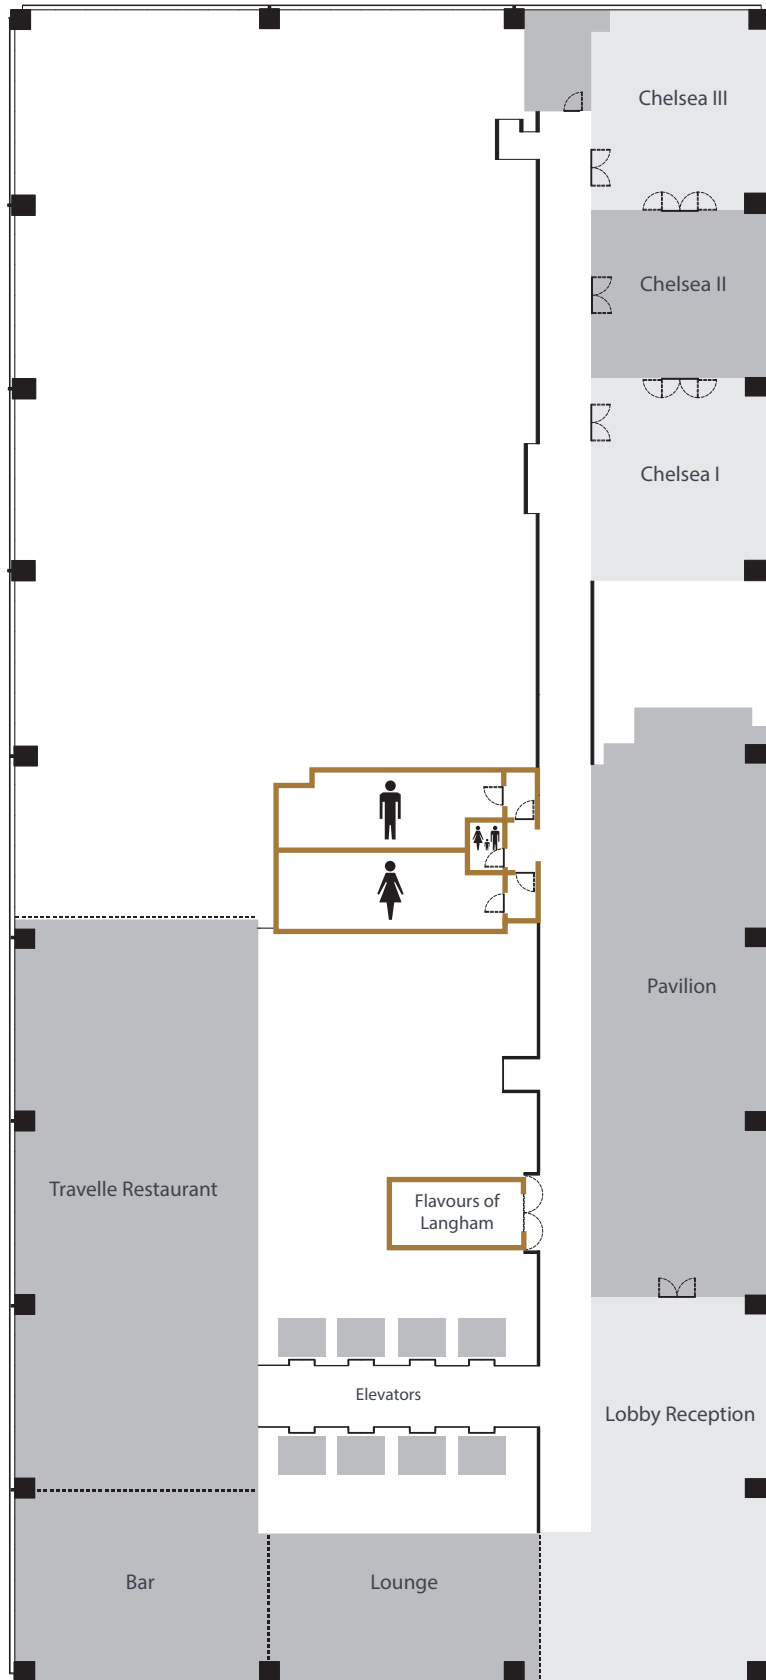

KINZIE STREET

STATE STREET

WABASH AVENUE

CHICAGO RIVER

Wraparound
Floor-to-Ceiling
Windows