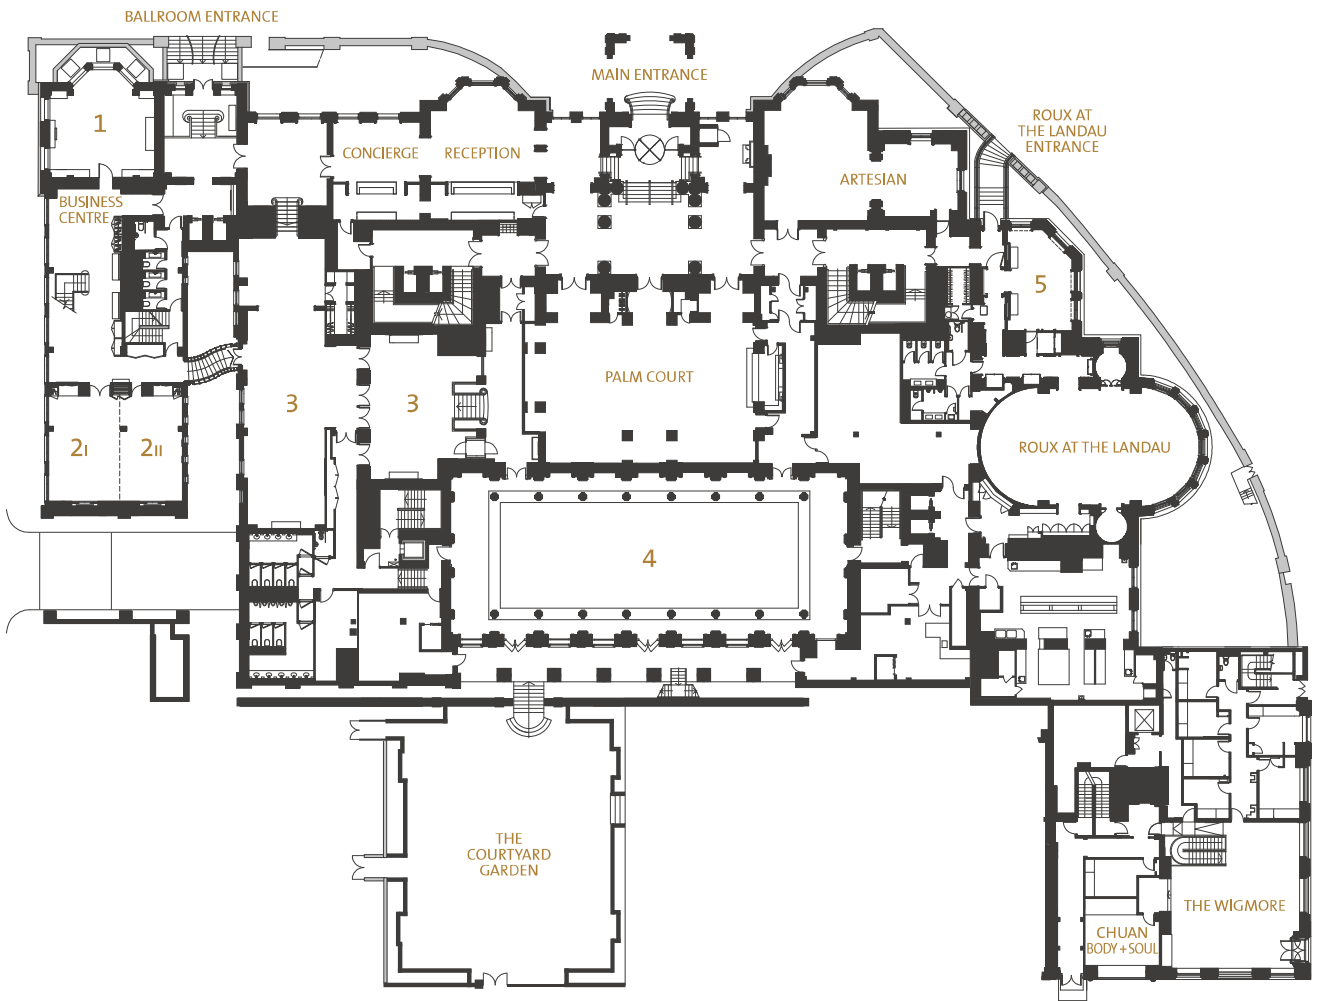

FLOOR PLANS

GROUND FLOOR

FIRST FLOOR