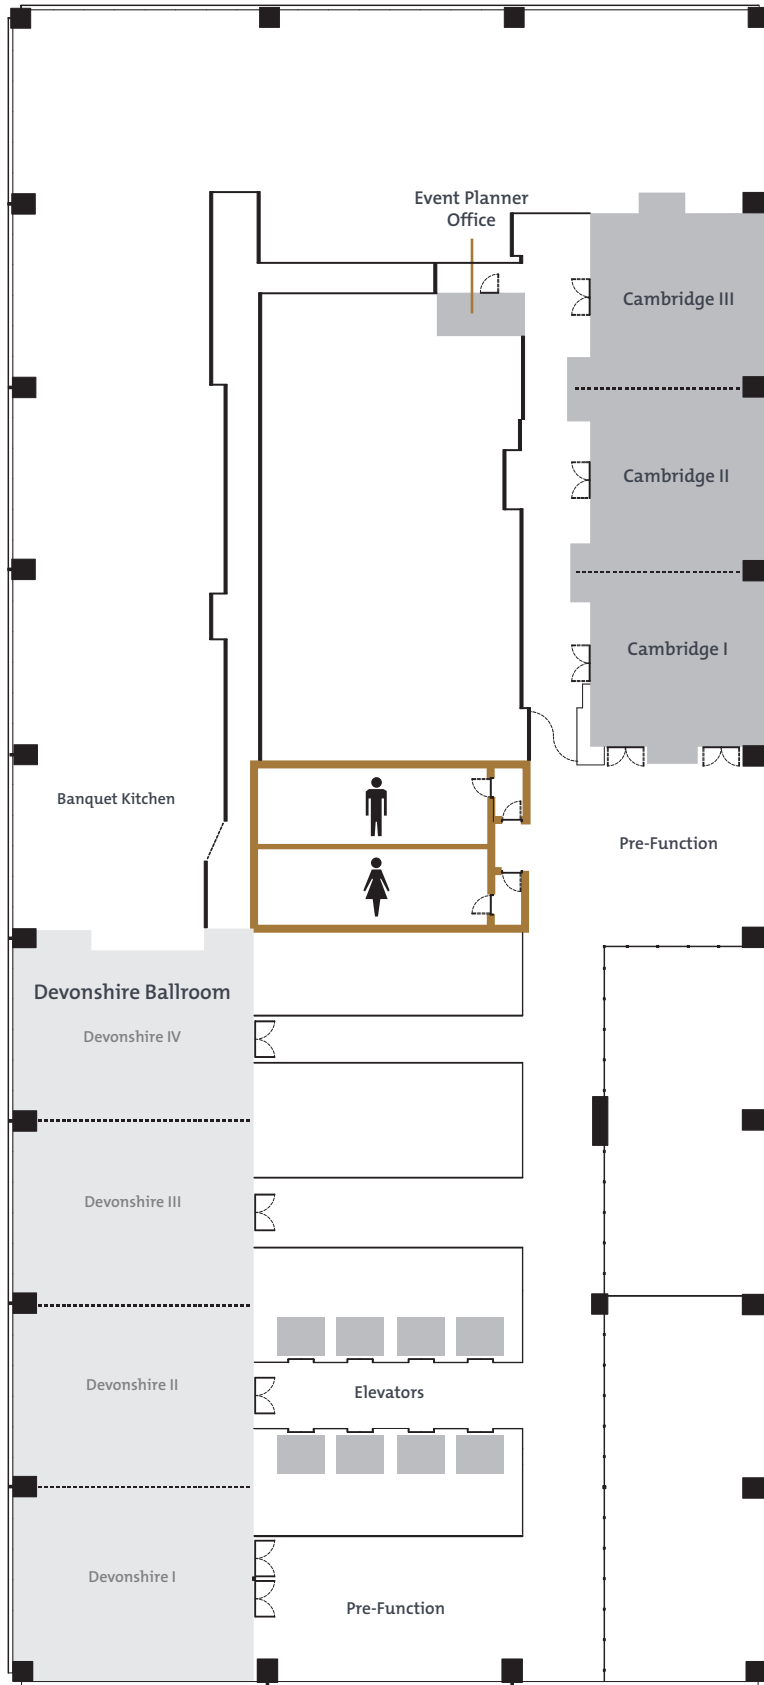

KINZIE STREET

STATE STREET

WABASH AVENUE

CHICAGO RIVER

Wraparound
Floor-to-Ceiling
Windows