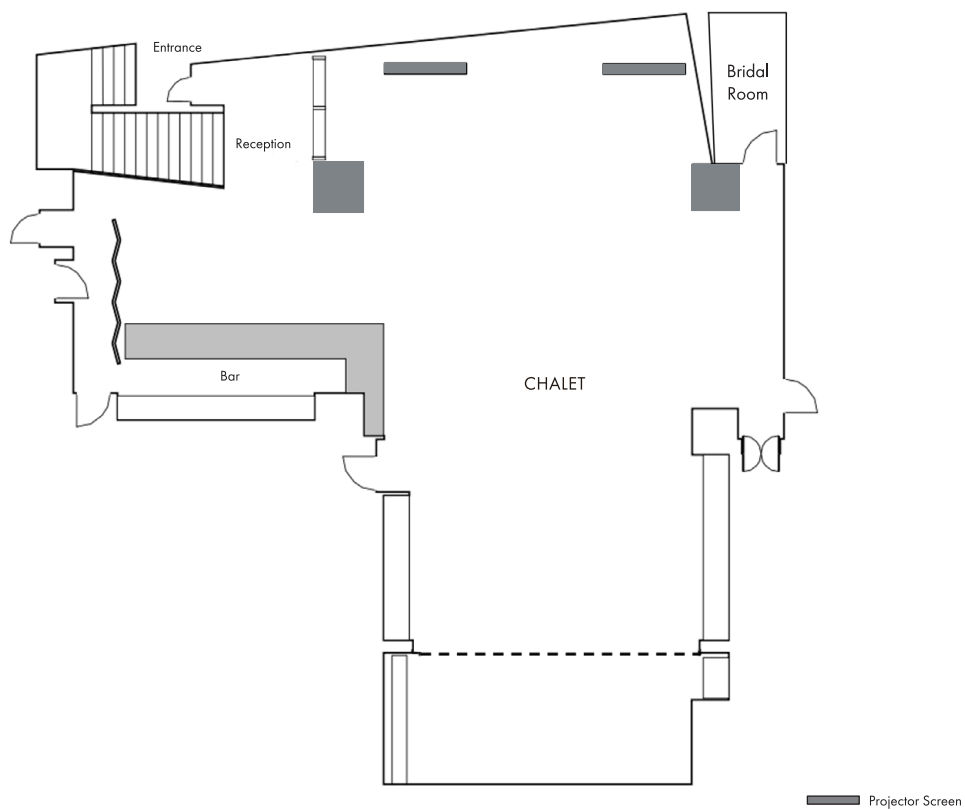

THE LANGHAM

HONG KONG

CHALET

CHALET	
Dimensions	
(m x m)	21 x 10
(ft x ft)	68 x 33
Gross Area	
(sq. m)	234
(sq. ft)	2,340
Ceiling Height	
(m / ft)	2.6 / 8.9
Capacity (No. of Persons)*	
Banquet	96
U-Shape	42
Theatre	110
Classroom	72
Reception	-

*Above capacity is calculated excluded of staging