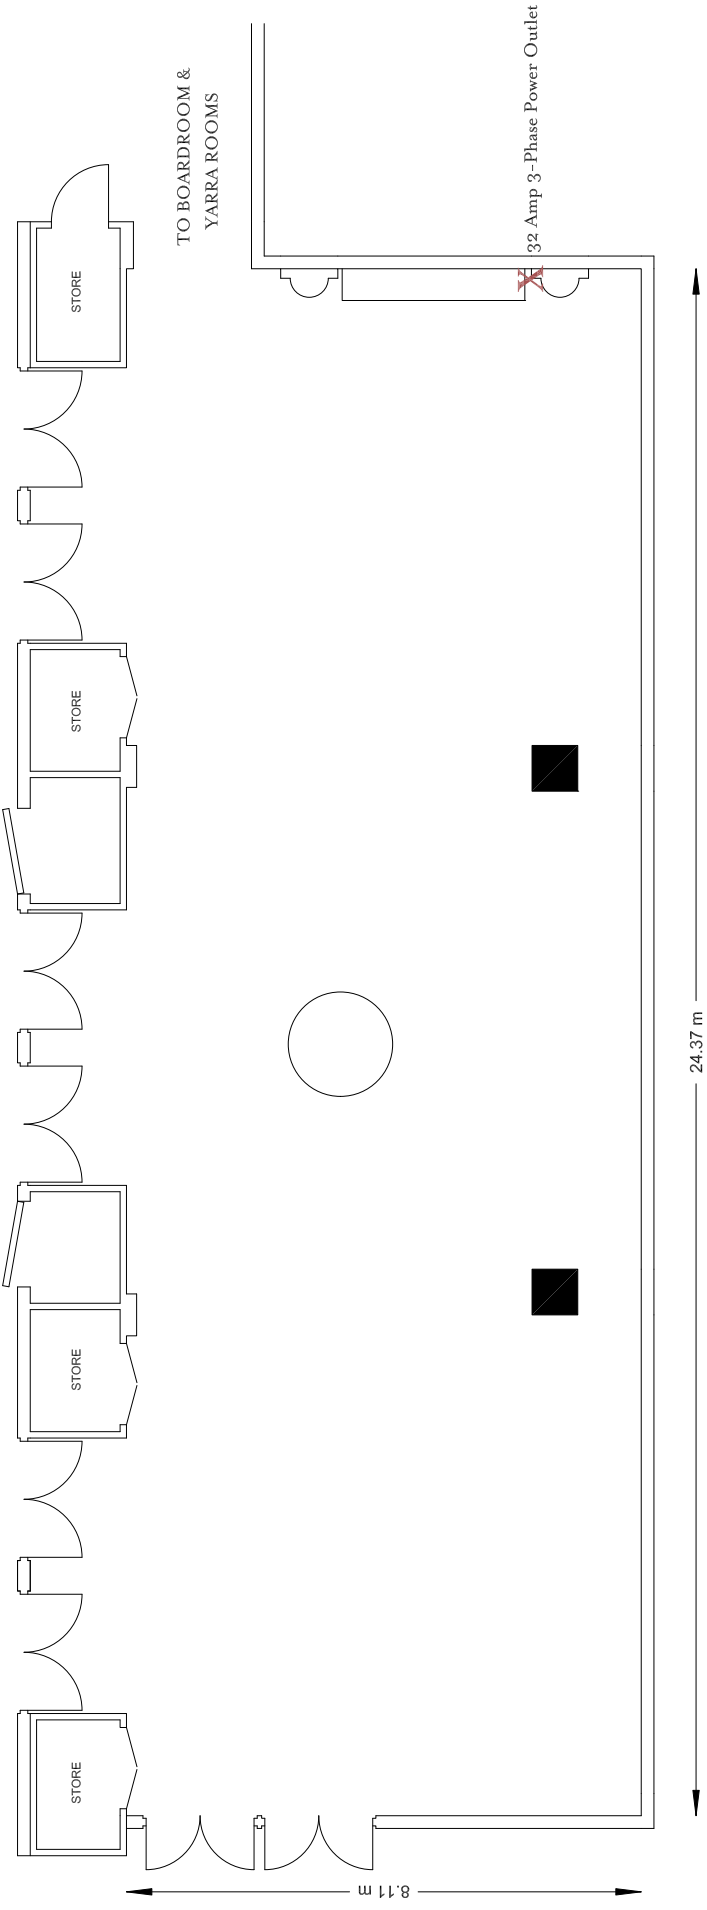

CEILING HEIGHT=3.0m

CLARENDON BALLROOM

CLARENDON BALLROOM

CLARENDON BALLROOM

TO BOARDROOM &  
YARRA ROOMS

32 Amp 3-Phase Power Outlet

8.11 m

24.37 m

**THE LANGHAM**  
MELBOURNE

Pre Function Area Floorplan